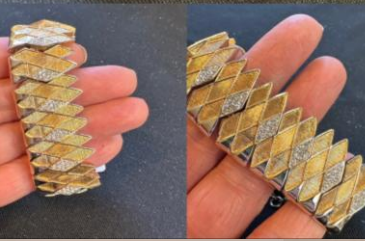

*Lorraine Chapman*  
crafted by hand  
*February 2001*  
date  
*Churchville NB*  
community/commune

**The Arctic Trading Company**  
Churchville, New Brunswick, Canada E0B 0S0

This Handcrafted Ornament has been skillfully blown and hand painted in full detail by European Artisans that have carried on this Christmas tradition through many generations. Enjoy this treasured heirloom for years to come...  
*Made in Italy*