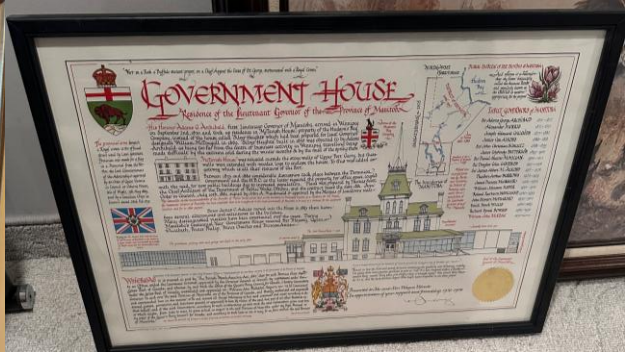

*Lorraine Chapman*  
crafted by hand  
*February 2001*  
date  
*Churchville NB*  
community/commune

**The Arctic Trading Company**  
Churchville, New Brunswick, Canada E0B 0S0

This Handcrafted Ornament has been skillfully blown and hand painted in full detail by European Artisans that have carried on this Christmas tradition through many generations. Enjoy this treasured heirloom for years to come...  
*Made in Italy*