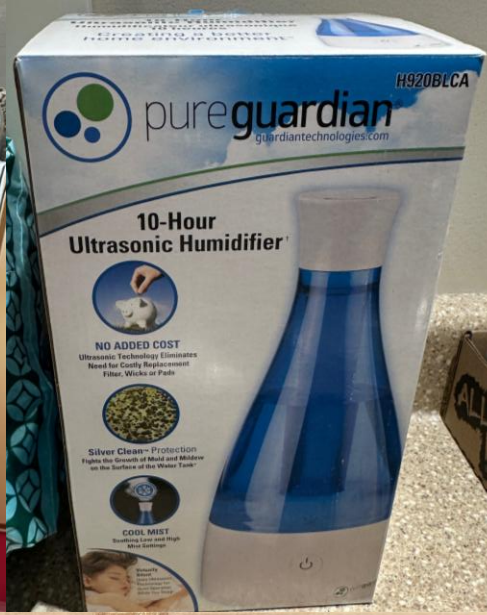

*Bow River Bend - Mergansers*  
1883 of 7000  
exclusive to the  
*Robert Bateman Ducks Unlimited Collection*

1883/7000

Robert Bateman 2006 ©

*Robert Bateman -*

ROBERT BATEMAN • CHIEF  
MILL POND PRESS

6990/11,857