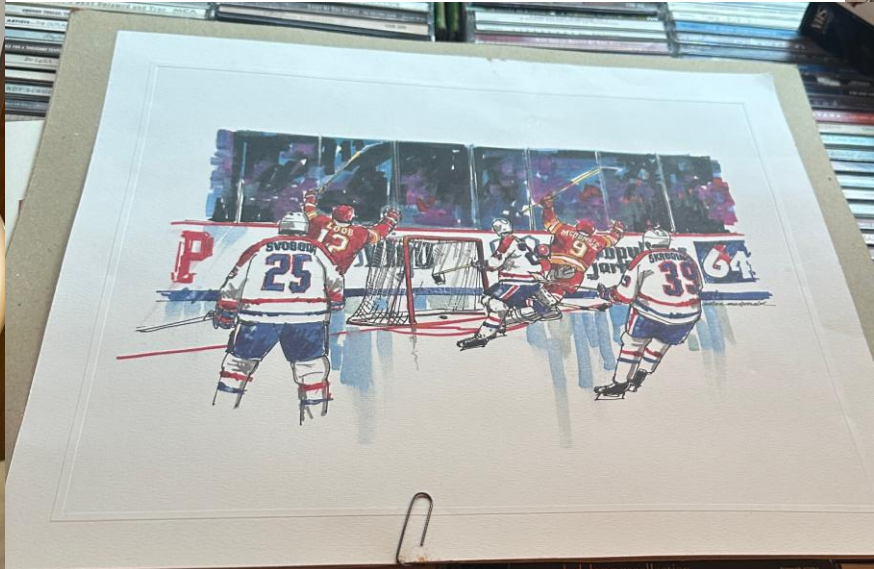

*Lorraine Chapman*  
crafted by hand  
*February 2001*  
date  
*Churchville NB*  
community/commune

**The Arctic Trading Company**  
Churchville, New Brunswick, Canada E0B 0S0

This Handcrafted Ornament has been skillfully blown and hand painted in full detail by European Artisans that have carried on this Christmas tradition through many generations. Enjoy this treasured heirloom for years to come...  
*Made in Italy*